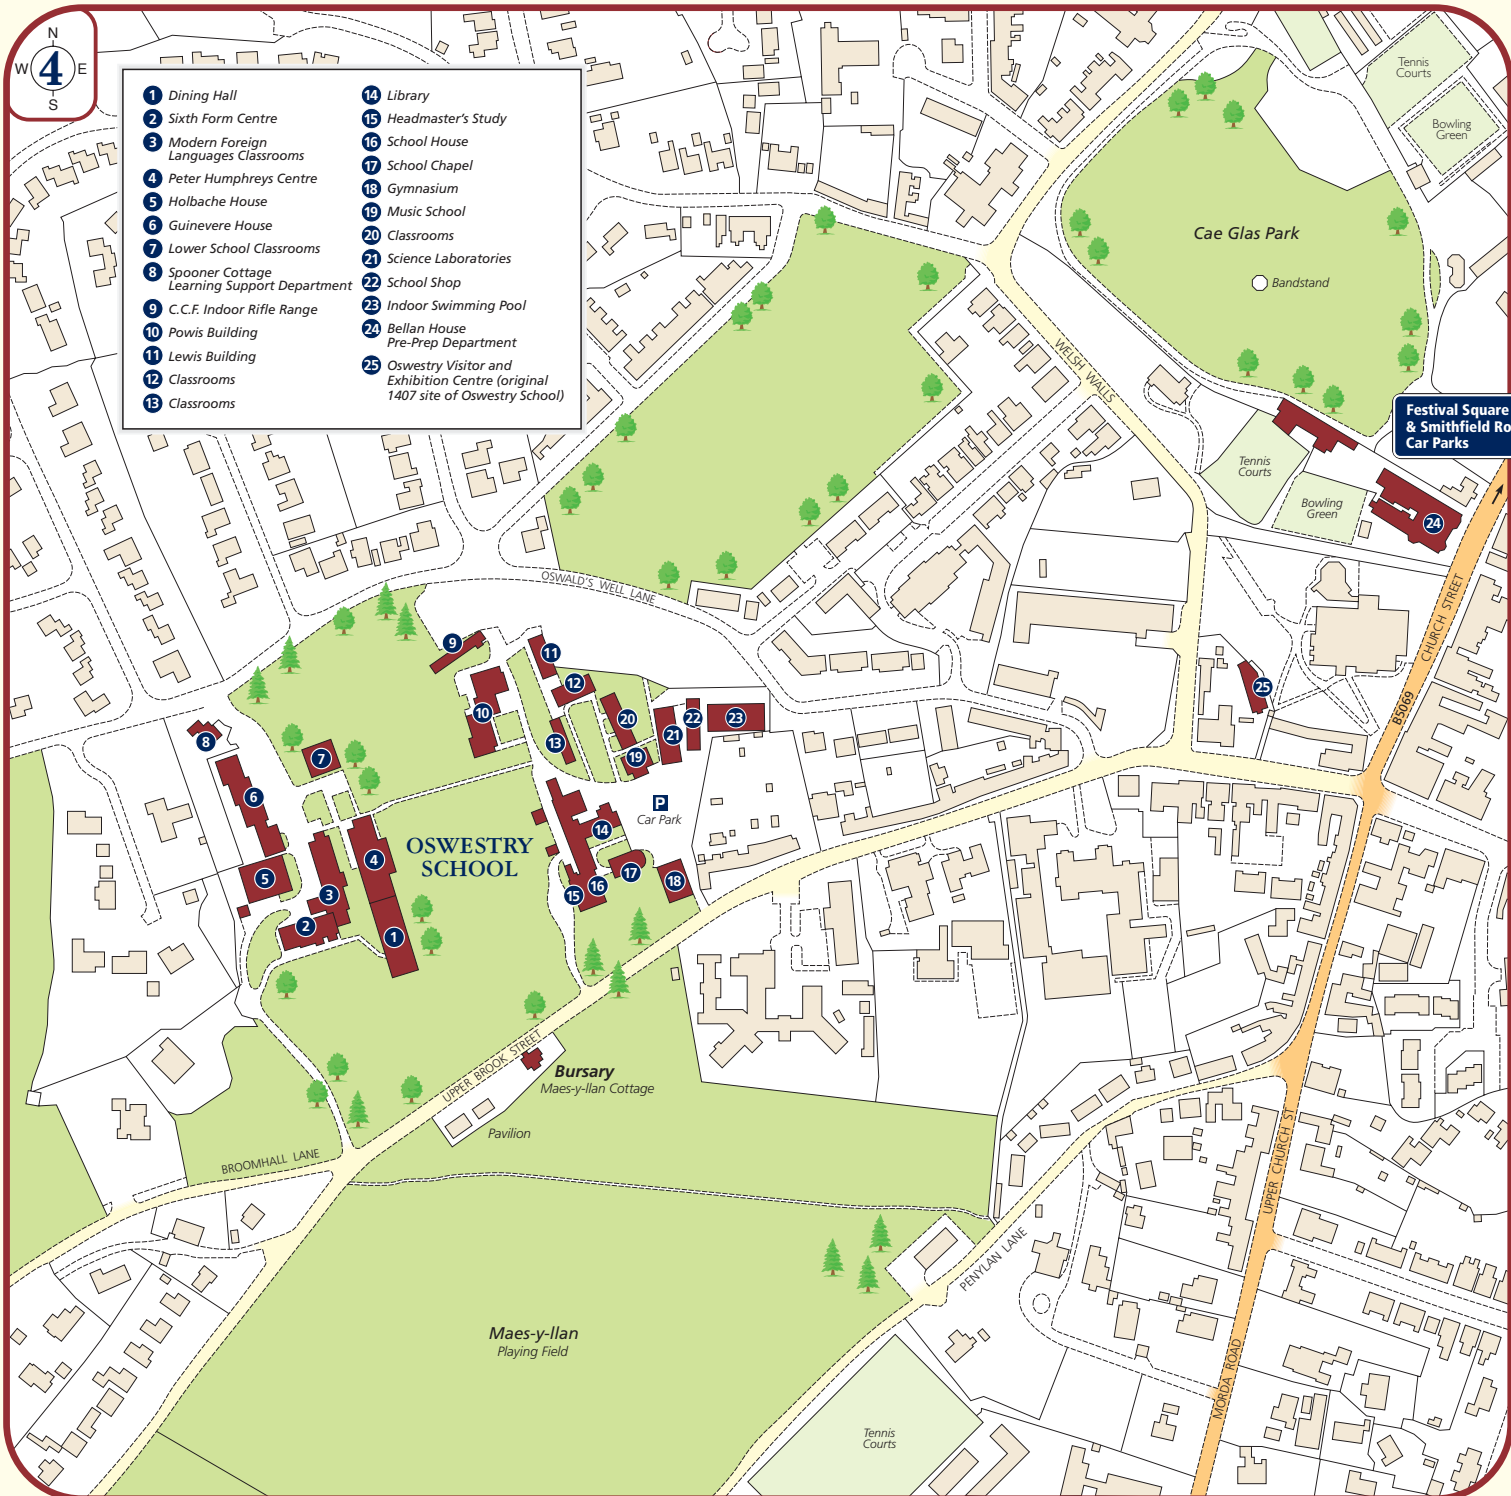

- | | |
|---|---|
| 1 Dining Hall | 14 Library |
| 2 Sixth Form Centre | 15 Headmaster's Study |
| 3 Modern Foreign Languages Classrooms | 16 School House |
| 4 Peter Humphreys Centre | 17 School Chapel |
| 5 Holbache House | 18 Gymnasium |
| 6 Guinevere House | 19 Music School |
| 7 Lower School Classrooms | 20 Classrooms |
| 8 Spooner Cottage Learning Support Department | 21 Science Laboratories |
| 9 C.C.F. Indoor Rifle Range | 22 School Shop |
| 10 Powis Building | 23 Indoor Swimming Pool |
| 11 Lewis Building | 24 Bellan House Pre-Prep Department |
| 12 Classrooms | 25 Oswestry Visitor and Exhibition Centre (original 1407 site of Oswestry School) |
| 13 Classrooms | |

Festival Square & Smithfield Road Car Parks

0 50 100 METRES